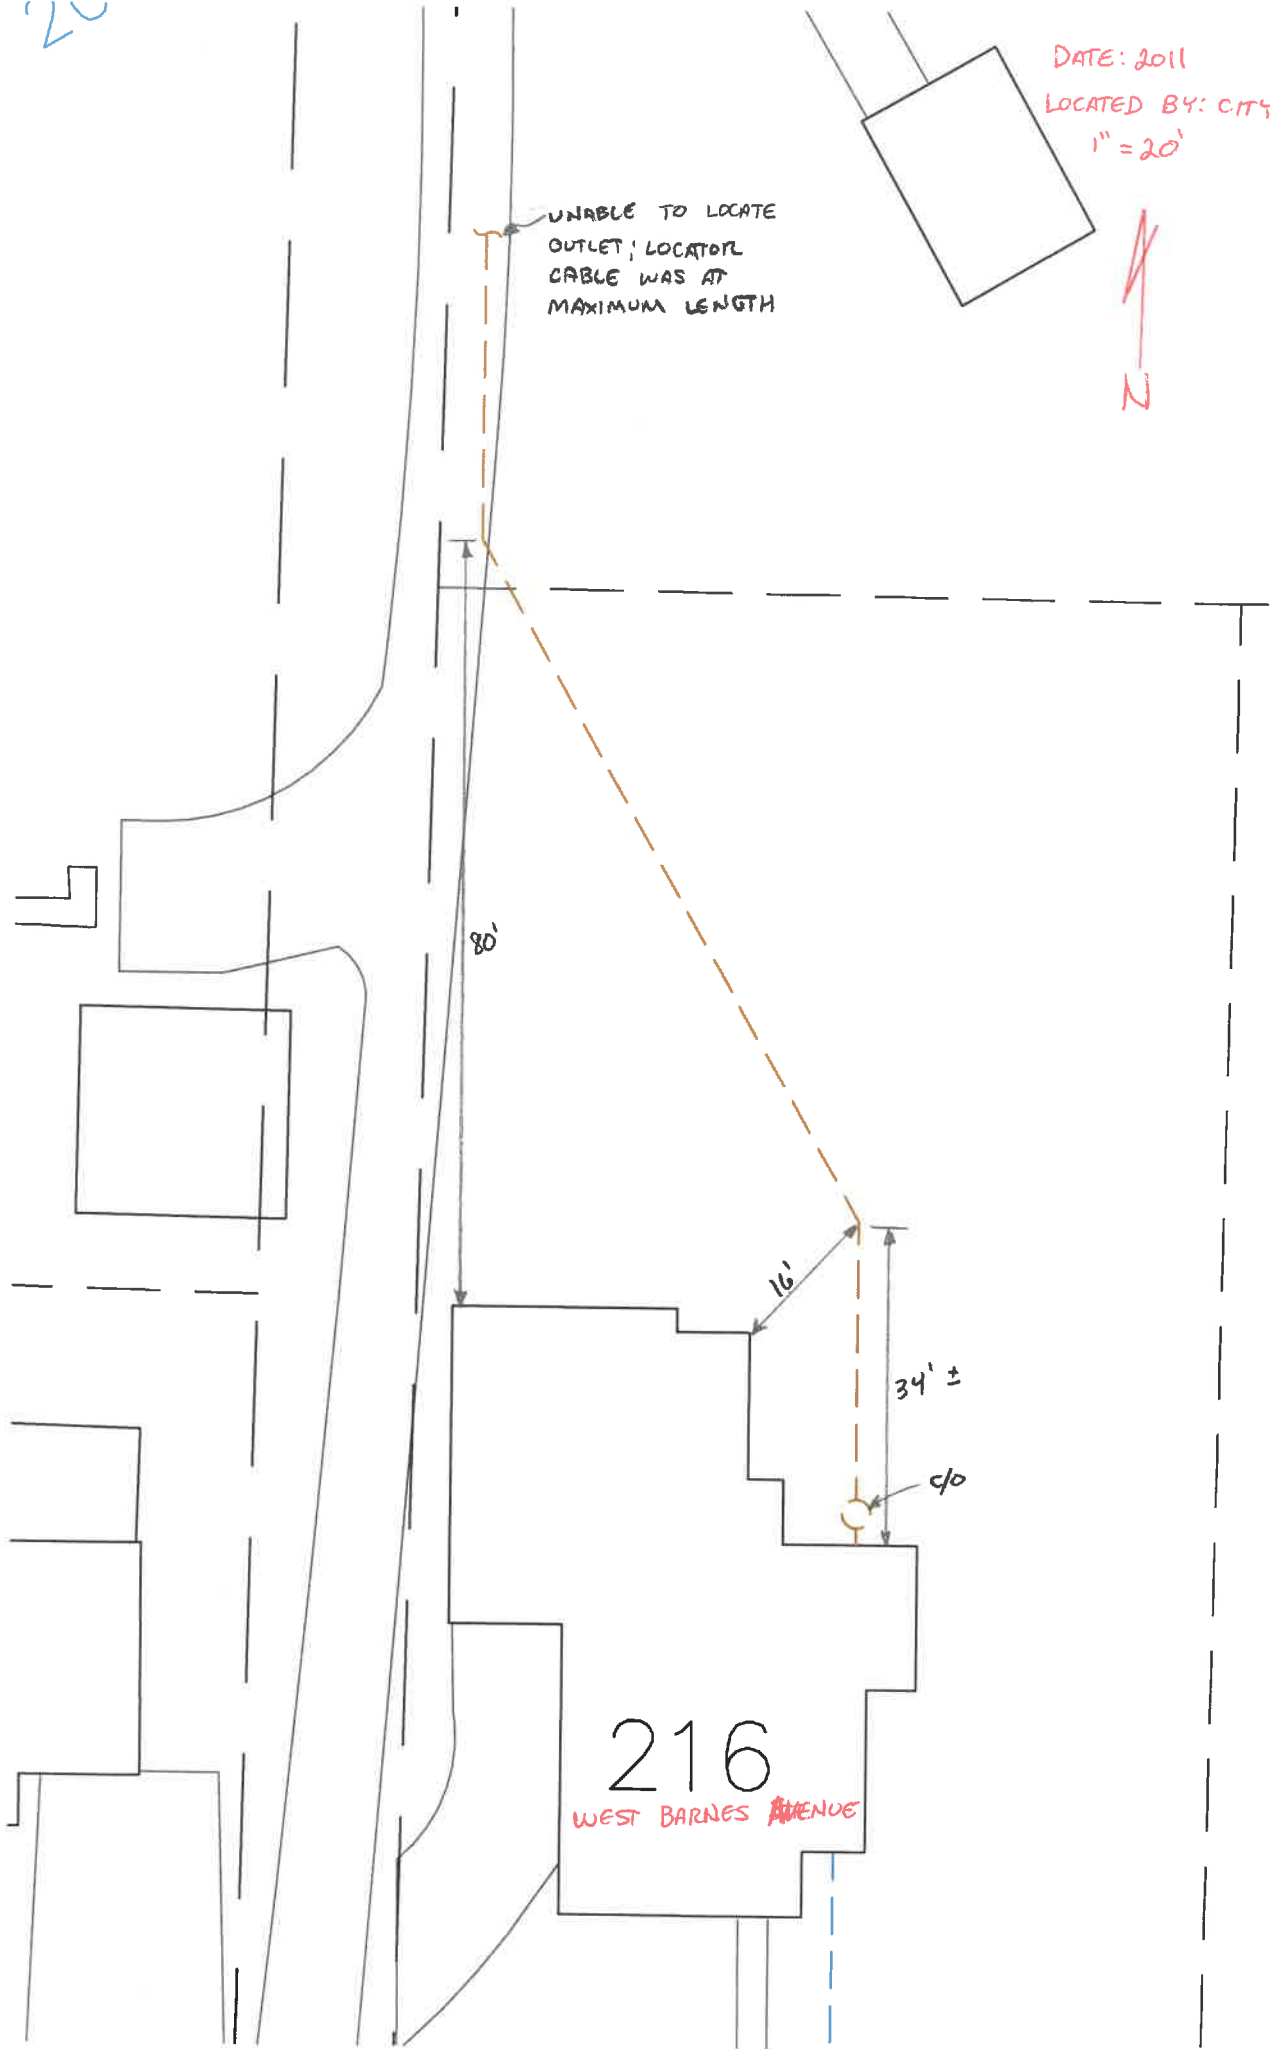

20

DATE: 2011
LOCATED BY: CITY OF NAPOLEON
1" = 20'

UNABLE TO LOCATE
OUTLET; LOCATOR
CABLE WAS AT
MAXIMUM LENGTH

216

WEST BARNES AVENUE

80'

16'

34' ±